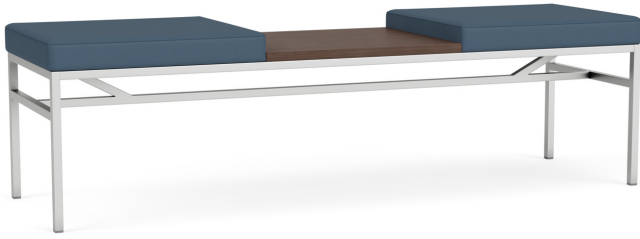

Avon Café 2 Seat Bench with Center Table

Starting at \$1221 | Item Number AV2003

Crisp Modern Design

- Designed for high-traffic reception, medical and commercial applications
- Heavy-duty steel frame
- Durable powder coat finish will withstand years of harsh cleansers
- High pressure laminate center table with reverse bevel edge profile
- Limited lifetime warranty on structure; 2+ years on upholstery
- Made proudly in the USA in a facility powered by 3,200 solar panels

Available Options

Table Power with USB A & C

\$222

DIMENSIONS

Seat Width	69
Seat Height	18.5
Table Height	17
Overall Dimensions WxDxH	68.5x21x18.5
Tabletop Size LxW	23x21
Seat Thickness	2.5
Tabletop Thickness	1

MATERIALS

COM Yardage	3.25
Frame Material	Steel
Tabletop Material	High Pressure Laminate
Foot Glide Material	Nylon

GENERAL

Weight Capacity lbs	550
Product Weight lbs	44
Assembly Required	Yes
GSA SIN Number	33721
Country of Origin	US
Harmonized Code	9401.71.0031
Warranty	Limited Lifetime