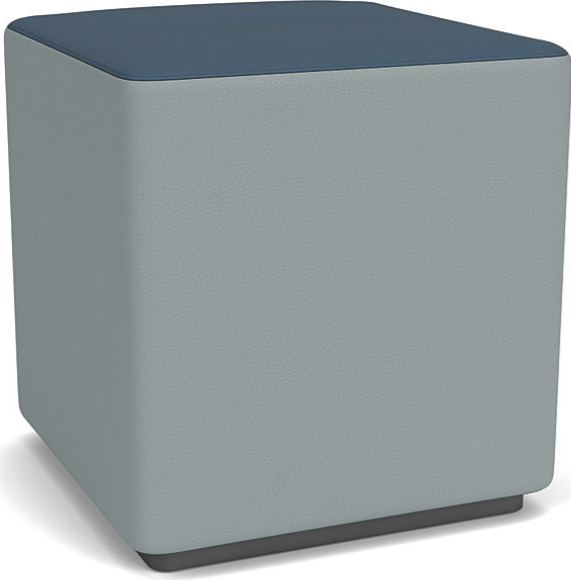

Bloom Pouf Cube

Starting at \$862 | Item Number PF0218

Playful accent or purposeful standalone

- Designed for lounge, waiting room, and educational and home applications
- Fully upholstered surface with a comfortably cushioned top
- Sturdy internal core and steel base pedestal
- No assembly required
- Limited lifetime warranty
- Made proudly in the USA in a facility powered by 3,200 solar panels

DIMENSIONS

Seat Height	19.5
Overall Dimensions WxDxH	18x18x19.5
Foot Height	1 in

MATERIALS

COM Yardage	2.25
Foot Glide Material	Nylon

GENERAL

Weight Capacity lbs	300
Product Weight lbs	23.6
Assembly Required	No
GSA SIN Number	Open Market
Country of Origin	US
Harmonized Code	9403.10.0040
Warranty	Limited Lifetime