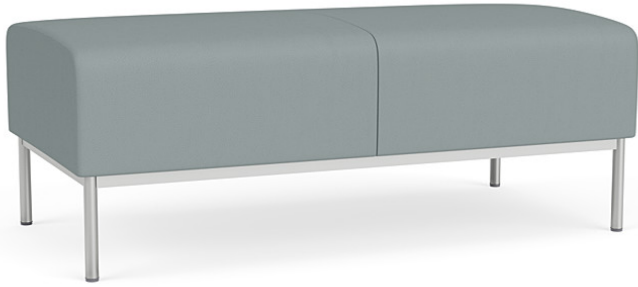

# Darsey 2 Seat Bench

Starting at \$1481 | Item Number DS2001

## Residential Comfort - Commercial Grade

- Designed for lounge, reception, waiting room and educational environments
- Fully-upholstered seat
- Heavy-duty construction for commercial durability
- Fully welded steel base frame
- Matrex seat support system for long-life seating comfort
- Environmentally friendly soy-based foam & water-based adhesives
- Limited lifetime warranty on structure; 2+ years on upholstery
- Made proudly in the USA in a facility powered by 3,200 solar panels

### DIMENSIONS

Seat Width	48
Seat Height	18.5
Overall Dimensions WxDxH	48x24x18.5
Seat Thickness	8
Foot Height	9