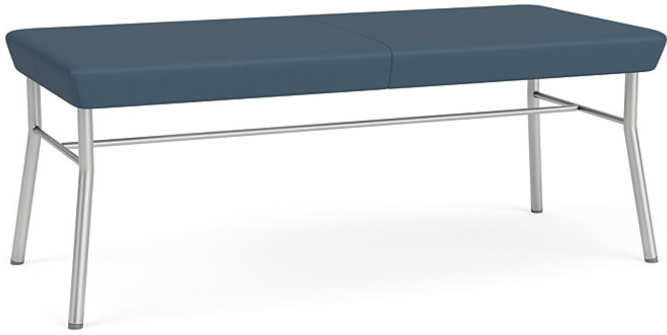

# Mystic Guest 2 Seat Bench

Starting at \$780 | Item Number MG2001

## Refined Contemporary Design

- Designed for waiting room, reception, medical and educational applications
- Tubular steel frame with upholstered seat
- Durable powder coat finish will withstand years of harsh cleansers
- Matrex seat support system for long-life seating comfort
- Environmentally friendly soy-based foam & water-based adhesives
- Limited lifetime warranty on structure; 2+ years on upholstery
- Made proudly in the USA in a facility powered by 3,200 solar panels

### DIMENSIONS

Seat Width	45
Seat Height	18.5
Overall Dimensions WxDxH	45x21x18.5
Seat Thickness	4

### MATERIALS

COM Yardage	2
Frame Material	Steel
Foot Glide Material	Nylon