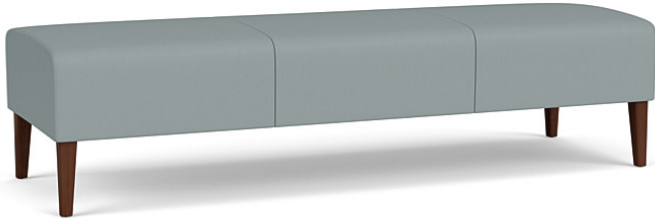

Luxe 3 Seat Bench

Starting at \$1871 | Item Number LX3001

Distinctive Tuxedo-Style Design

- Designed for lounge, reception, waiting room and educational applications
- Fully-upholstered seat
- Practical 8" tall legs for for easy cleaning beneath
- Heavy-duty construction
- Matrex seat support system for long-life seating comfort
- Environmentally friendly soy-based foam & water-based adhesives
- Limited lifetime warranty on structure; 2+ years on upholstery
- Made proudly in the USA in a facility powered by 3,200 solar panels

Available Options

Chair Power with USB A & C \$222

DIMENSIONS

Seat Width	72
Seat Height	18
Overall Dimensions WxDxH	72x24x18
Seat Thickness	5
Foot Height	8

MATERIALS

COM Yardage	3.75
Foot Glide Material	Nylon