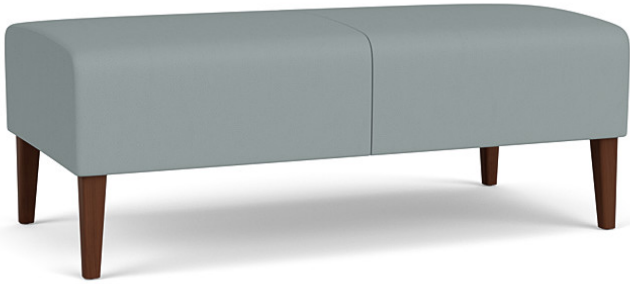

# Luxe 2 Seat Bench

Starting at \$1435 | Item Number LX2001

## Distinctive Tuxedo-Style Design

- Designed for lounge, reception, waiting room and educational applications
- Fully-upholstered seat
- Practical 8" tall legs for for easy cleaning beneath
- Heavy-duty construction
- Matrex seat support system for long-life seating comfort
- Environmentally friendly soy-based foam & water-based adhesives
- Limited lifetime warranty on structure; 2+ years on upholstery
- Made proudly in the USA in a facility powered by 3,200 solar panels

### DIMENSIONS

Seat Width	48
Seat Height	18
Overall Dimensions WxDxH	48x24x18
Seat Thickness	5
Foot Height	8