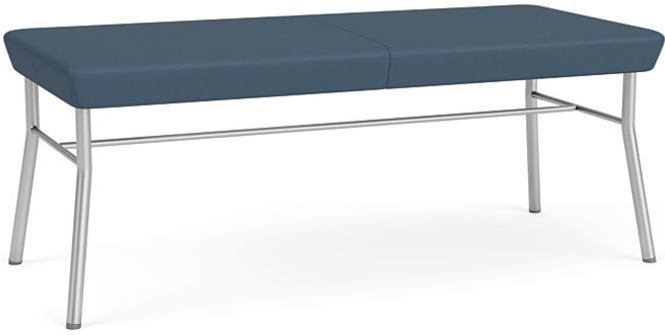

Mystic Lounge 2 Seat Bench

Starting at \$751 | Item Number ML2001

DIMENSIONS

Seat Width	45
Seat Height	18.5
Overall Dimensions WxDxH	45x21x18.5
Seat Thickness	4

PACKAGING

Carton Quantity	1
Ships FedEx	Yes
Shipping Weight lbs	29
Shipping Volume cu ft	4.3

Refined Retro Styling

- Designed for lounge, reception, waiting room and educational applications
- Tubular steel frame with upholstered seat
- Durable powder coat finish will withstand years of harsh cleansers
- Matrex seat support system for long-life seating comfort
- Environmentally friendly soy-based foam & water-based adhesives
- Limited lifetime warranty on structure; 2+ years on upholstery
- Made proudly in the USA in a facility powered by 3,200 solar panels