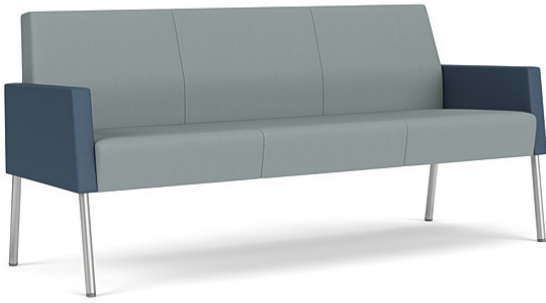

Mystic Lounge Sofa

Starting at \$2644 | Item Number ML1601

DIMENSIONS

Seat Width	67.5
Seat Height	19
Arm Height	25
Overall Dimensions WxDxH	73.5x27x32.5
Inside Dimensions WxDxH	67.5x20.5x16
Seat Thickness	4
Arm Width	3

PACKAGING

Carton Quantity	2
Ships FedEx	Yes
Shipping Weight lbs	102
Shipping Volume cu ft	13.4

Refined Retro Styling

- Designed for lounge, reception, waiting room and educational applications
- Fully-upholstered seat, back and arm panels
- Heavy-duty construction
- Tubular steel legs with durable powder coat finish
- Matrex seat support system for long-life seating comfort
- Environmentally friendly soy-based foam & water-based adhesives
- Limited lifetime warranty on structure; 2+ years on upholstery
- Made proudly in the USA in a facility powered by 3,200 solar panels