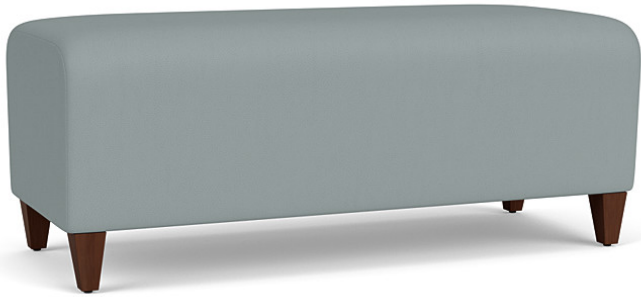

Ravenna Loveseat Bench

Starting at $1318 | Item Number RV6001

DIMENSIONS

Seat Width	44.5
Seat Height	17.5
Overall Dimensions WxDxH	44.5x20x18
Seat Thickness	5
Foot Height	4

MATERIALS

COM Yardage	2.25
Foot Glide Material	Nylon

GENERAL

Weight Capacity lbs	500
Product Weight lbs	39
Assembly Required	No
GSA SIN Number	33721
Country of Origin	US
Harmonized Code	9401.61.6031
Warranty	Limited Lifetime

PACKAGING

Carton Quantity	1
Ships FedEx	Yes
Shipping Weight lbs	44
Shipping Volume cu ft	11

COMPLIANCE

CAL TB 117-2013	Yes
CARB Phase II	Yes
TSCA Title VI	Yes
California Prop65	Yes

Graceful Contemporary Design

- Designed for lounge, reception, waiting room and educational applications
- Fully-upholstered seat
- Heavy-duty construction
- Practical 4" tall legs for easy cleaning beneath
- Matrex seat support system for long-life seating comfort
- Environmentally friendly soy-based foam & water-based adhesives
- Limited lifetime warranty on structure; 2+ years on upholstery
- Made proudly in the USA in a facility powered by 3,200 solar panels

Available Options

Chair Power with USB A & C $222