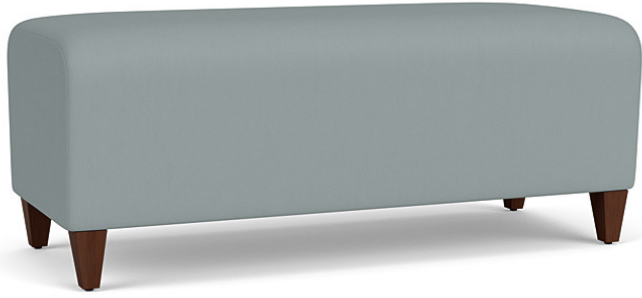

Ravenna Loveseat Bench

Starting at \$1318 | Item Number RV6001

Graceful Contemporary Design

- Designed for lounge, reception, waiting room and educational applications
- Fully-upholstered seat
- Heavy-duty construction
- Practical 4" tall legs for easy cleaning beneath
- Matrex seat support system for long-life seating comfort
- Environmentally friendly soy-based foam & water-based adhesives
- Limited lifetime warranty on structure; 2+ years on upholstery
- Made proudly in the USA in a facility powered by 3,200 solar panels

Available Options

Power Unit with USB A & C \$222

DIMENSIONS

Seat Width	44.5
Seat Height	17.5
Overall Dimensions WxDxH	44.5x20x18
Seat Thickness	5
Foot Height	4

MATERIALS

COM Yardage	2.25
Foot Glide Material	Nylon