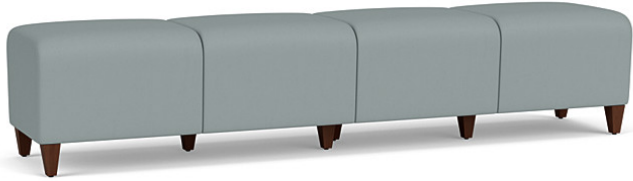

Ravenna 4 Seat Bench

Starting at \$3055 | Item Number RV4001

Graceful Contemporary Design

- Designed for lounge, reception, waiting room and educational applications
- Fully-upholstered seat
- Heavy-duty construction
- Practical 4" tall legs for easy cleaning beneath
- Matrex seat support system for long-life seating comfort
- Environmentally friendly soy-based foam & water-based adhesives
- Limited lifetime warranty on structure; 2+ years on upholstery
- Made proudly in the USA in a facility powered by 3,200 solar panels

Available Options

Chair Power with USB A & C \$222

DIMENSIONS

Seat Width	21.5
Seat Height	17.5
Overall Dimensions WxDxH	86x20x18
Seat Thickness	5
Foot Height	4

MATERIALS

COM Yardage	5.5
Foot Glide Material	Nylon