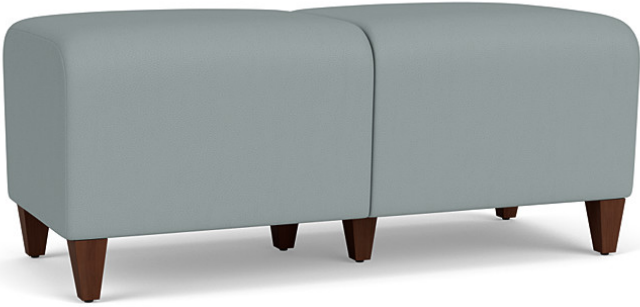

Ravenna 2 Seat Bench

Starting at \$1526 | Item Number RV2001

Graceful Contemporary Design

- Designed for lounge, reception, waiting room and educational applications
- Fully-upholstered seat
- Heavy-duty construction
- Practical 4" tall legs for for easy cleaning beneath
- Matrex seat support system for long-life seating comfort
- Environmentally friendly soy-based foam & water-based adhesives
- Limited lifetime warranty on structure; 2+ years on upholstery
- Made proudly in the USA in a facility powered by 3,200 solar panels

Available Options

Chair Power with USB A & C \$222

DIMENSIONS

Seat Width	21.5
Seat Height	17.5
Overall Dimensions WxDxH	43x20x18
Seat Thickness	5
Foot Height	4

MATERIALS

COM Yardage	2.75
Foot Glide Material	Nylon