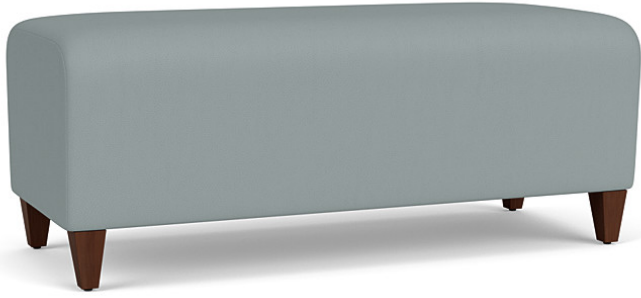

Siena Loveseat Bench

Starting at \$1318 | Item Number SN6001

DIMENSIONS

Seat Width	44.5
Seat Height	17.5
Overall Dimensions WxDxH	44.5x20x18
Seat Thickness	5
Foot Height	4

MATERIALS

COM Yardage	2.25
Foot Glide Material	Nylon

GENERAL

Weight Capacity lbs	600
Product Weight lbs	39
Assembly Required	No
GSA SIN Number	33721
Country of Origin	US
Harmonized Code	9401.61.6031
Warranty	Limited Lifetime

PACKAGING

Carton Quantity	1
Ships FedEx	Yes
Shipping Weight lbs	44
Shipping Volume cu ft	11

COMPLIANCE

CAL TB 117-2013	Yes
CARB Phase II	Yes
TSCA Title VI	Yes
California Prop65	Yes

Graceful Contemporary Design

- Designed for lounge, reception, waiting room and educational applications
- Fully-upholstered seat
- Heavy-duty construction
- Practical 4" tall legs for easy cleaning beneath
- Matrex seat support system for long-life seating comfort
- Environmentally friendly soy-based foam & water-based adhesives
- Limited lifetime warranty on structure; 2+ years on upholstery
- Made proudly in the USA in a facility powered by 3,200 solar panels