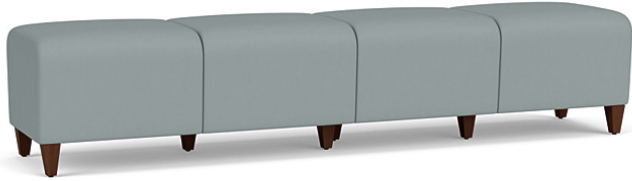

# Siena 4 Seat Bench

Starting at \$3055 | Item Number SN4001

## Graceful Contemporary Design

- Designed for lounge, reception, waiting room and educational applications
- Fully-upholstered seat
- Heavy-duty construction
- Practical 4" tall legs for for easy cleaning beneath
- Matrex seat support system for long-life seating comfort
- Environmentally friendly soy-based foam & water-based adhesives
- Limited lifetime warranty on structure; 2+ years on upholstery
- Made proudly in the USA in a facility powered by 3,200 solar panels

### DIMENSIONS

Seat Width	21.5
Seat Height	17.5
Overall Dimensions WxDxH	86x20x18
Seat Thickness	5
Foot Height	4