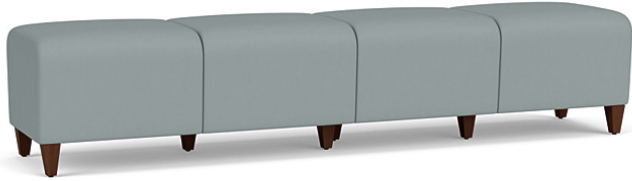

Siena 4 Seat Bench

Starting at \$3055 | Item Number SN4001

Graceful Contemporary Design

- Designed for lounge, reception, waiting room and educational applications
- Fully-upholstered seat
- Heavy-duty construction
- Practical 4" tall legs for easy cleaning beneath
- Matrex seat support system for long-life seating comfort
- Environmentally friendly soy-based foam & water-based adhesives
- Limited lifetime warranty on structure; 2+ years on upholstery
- Made proudly in the USA in a facility powered by 3,200 solar panels

Available Options

Power Unit with USB A & C \$222

DIMENSIONS

Seat Width	21.5
Seat Height	17.5
Overall Dimensions WxDxH	86x20x18
Seat Thickness	5
Foot Height	4

MATERIALS

COM Yardage	5.5
Foot Glide Material	Nylon