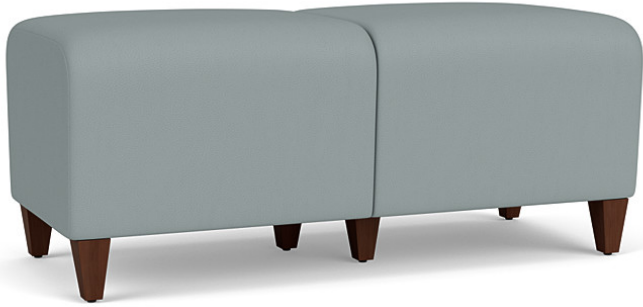

Siena 2 Seat Bench

Starting at \$1526 | Item Number SN2001

Graceful Contemporary Design

- Designed for lounge, reception, waiting room and educational applications
- Fully-upholstered seat
- Heavy-duty construction
- Practical 4" tall legs for for easy cleaning beneath
- Matrex seat support system for long-life seating comfort
- Environmentally friendly soy-based foam & water-based adhesives
- Limited lifetime warranty on structure; 2+ years on upholstery
- Made proudly in the USA in a facility powered by 3,200 solar panels

Available Options

Power Unit with USB A & C \$222

DIMENSIONS

Seat Width	21.5
Seat Height	17.5
Overall Dimensions WxDxH	43x20x18
Seat Thickness	5
Foot Height	4

MATERIALS

COM Yardage	2.75
Foot Glide Material	Nylon