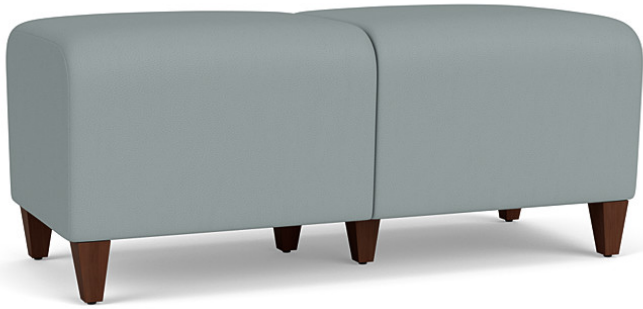

Siena 2 Seat Bench

Starting at \$1526 | Item Number SN2001

Graceful Contemporary Design

- Designed for lounge, reception, waiting room and educational applications
- Fully-upholstered seat
- Heavy-duty construction
- Practical 4" tall legs for easy cleaning beneath
- Matrex seat support system for long-life seating comfort
- Environmentally friendly soy-based foam & water-based adhesives
- Limited lifetime warranty on structure; 2+ years on upholstery
- Made proudly in the USA in a facility powered by 3,200 solar panels

Available Options

Chair Power with USB A & C \$222

DIMENSIONS

Seat Width	21.5
Seat Height	17.5
Overall Dimensions WxDxH	43x20x18
Seat Thickness	5
Foot Height	4

MATERIALS

COM Yardage	2.75
Foot Glide Material	Nylon