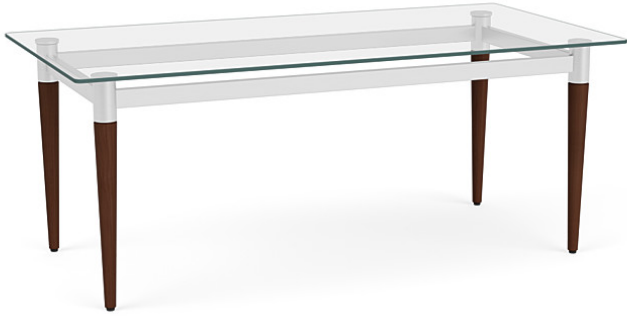

Siena Coffee Table - Glass Top

Starting at \$913 | Item Number SN0840

Graceful Contemporary Design

- Designed for lounge, reception, waiting room and educational applications
- Attractive tempered clear glass top with polished edges
- Functional surface for magazines, lighting and accessories
- Easy to assemble
- Limited lifetime warranty

Available Options

DIMENSIONS

| | |
|--------------------------|----------|
| Table Height | 16 |
| Overall Dimensions WxDxH | 40x20x16 |
| Tabletop Size LxW | 40x20 |
| Tabletop Thickness | 0.25 |

MATERIALS

| | |
|---------------------|----------------|
| Tabletop Material | Tempered Glass |
| Foot Glide Material | Nylon |

GENERAL

| | |
|--------------------|------------------|
| Product Weight lbs | 35 |
| Assembly Required | Yes |
| GSA SIN Number | 33721 |
| Country of Origin | TW |
| Harmonized Code | 9403.30.8000 |
| Warranty | Limited Lifetime |