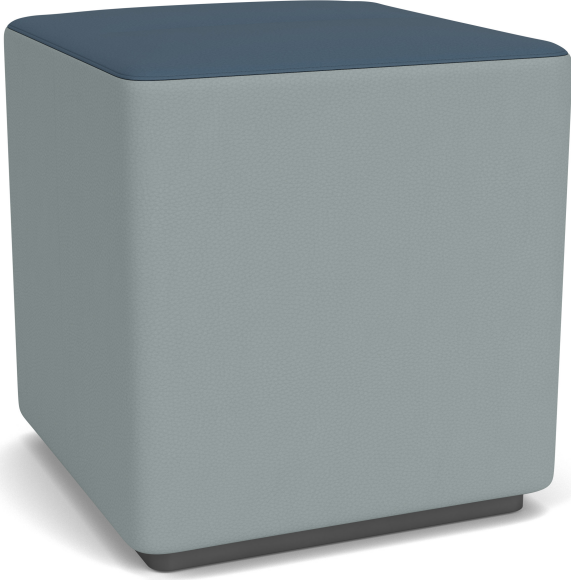

Bloom Pouf Cube

Starting at \$862 | Item Number PF0218

Playful accent or purposeful standalone

- Designed for lounge, waiting room, and educational and home applications
- Fully upholstered surface with a comfortably cushioned top
- Sturdy internal core and steel base pedestal
- No assembly required
- Limited lifetime warranty
- Made proudly in the USA in a facility powered by 3,200 solar panels

DIMENSIONS

Seat Height	19.5
Overall Dimensions WxDxH	18x18x19.5
Foot Height	1 in

MATERIALS

COM Yardage	2.25
Foot Glide Material	Nylon

GENERAL

Weight Capacity lbs	300
Product Weight lbs	23.6
Assembly Required	No
GSA SIN Number	Open Market
Country of Origin	US
Harmonized Code	9403.10.0040
Warranty	Limited Lifetime