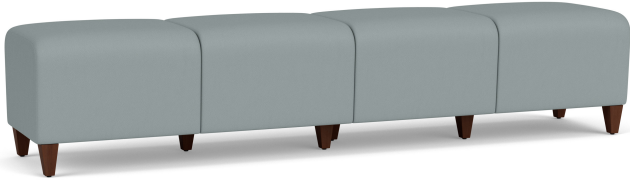

Ravenna 4 Seat Bench

Starting at \$3055 | Item Number RV4001

Graceful Contemporary Design

- Designed for lounge, reception, waiting room and educational applications
- Fully-upholstered seat
- Heavy-duty construction
- Practical 4" tall legs for easy cleaning beneath
- Matrex seat support system for long-life seating comfort
- Environmentally friendly soy-based foam & water-based adhesives
- Limited lifetime warranty on structure; 2+ years on upholstery
- Made proudly in the USA in a facility powered by 3,200 solar panels

Available Options

Chair Power with USB A & C

\$222

DIMENSIONS

Seat Width	21.5
Seat Height	17.5
Overall Dimensions WxDxH	86x20x18
Seat Thickness	5
Foot Height	4

MATERIALS

COM Yardage	5.5
Foot Glide Material	Nylon