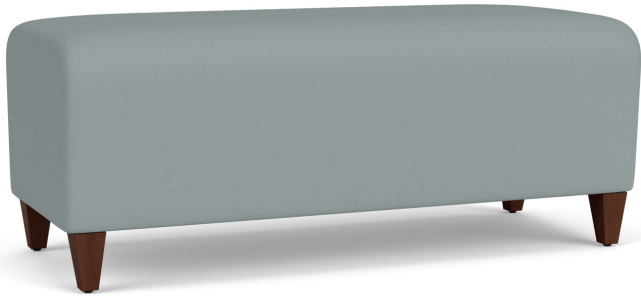

Ravenna Loveseat Bench

Starting at \$1318 | Item Number RV6001

DIMENSIONS

Seat Width	44.5
Seat Height	17.5
Overall Dimensions WxDxH	44.5x20x18
Seat Thickness	5
Foot Height	4

MATERIALS

COM Yardage	2.25
Foot Glide Material	Nylon

GENERAL

Weight Capacity lbs	500
Product Weight lbs	39
Assembly Required	No
GSA SIN Number	33721
Country of Origin	US
Harmonized Code	9401.61.6031
Warranty	Limited Lifetime

PACKAGING

Carton Quantity	1
Ships FedEx	Yes
Shipping Weight lbs	44
Shipping Volume cu ft	11

COMPLIANCE

CAL TB 117-2013	Yes
CARB Phase II	Yes
TSCA Title VI	Yes
California Prop65	Yes

Graceful Contemporary Design

- Designed for lounge, reception, waiting room and educational applications
- Fully-upholstered seat
- Heavy-duty construction
- Practical 4" tall legs for easy cleaning beneath
- Matrex seat support system for long-life seating comfort
- Environmentally friendly soy-based foam & water-based adhesives
- Limited lifetime warranty on structure; 2+ years on upholstery
- Made proudly in the USA in a facility powered by 3,200 solar panels