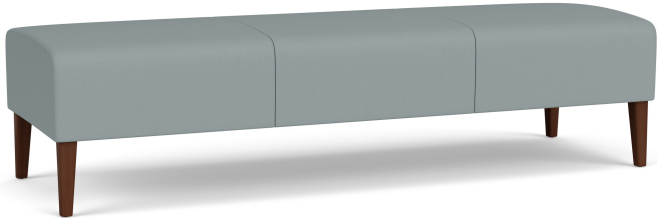

# Luxe 3 Seat Bench

Starting at \$1871 | Item Number LX3001

## Distinctive Tuxedo-Style Design

- Designed for lounge, reception, waiting room and educational applications
- Fully-upholstered seat
- Practical 8" tall legs for for easy cleaning beneath
- Heavy-duty construction
- Matrex seat support system for long-life seating comfort
- Environmentally friendly soy-based foam & water-based adhesives
- Limited lifetime warranty on structure; 2+ years on upholstery
- Made proudly in the USA in a facility powered by 3,200 solar panels

### DIMENSIONS

Seat Width	72
Seat Height	18
Overall Dimensions WxDxH	72x24x18
Seat Thickness	5
Foot Height	8