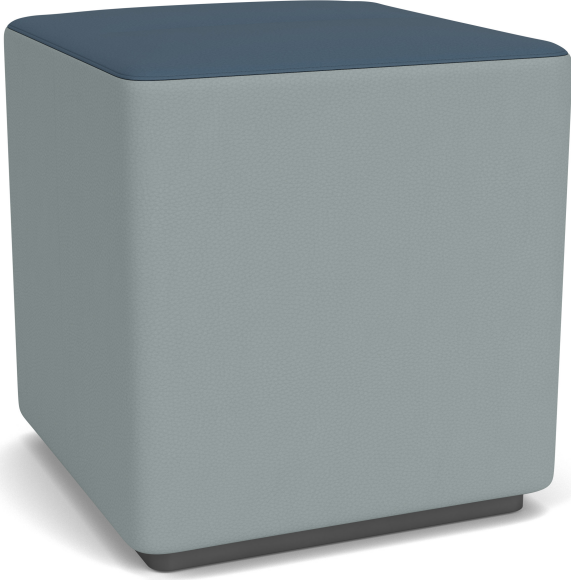

Bloom Pouf Cube

Starting at \$862 | Item Number PF0218

Playful accent or purposeful standalone

- Designed for lounge, waiting room, and educational and home applications
- Fully upholstered surface with a comfortably cushioned top
- Sturdy internal core and steel base pedestal
- No assembly required
- Limited lifetime warranty
- Made proudly in the USA in a facility powered by 3,200 solar panels

DIMENSIONS

| | |
|--------------------------|------------|
| Seat Height | 19.5 |
| Overall Dimensions WxDxH | 18x18x19.5 |
| Foot Height | 1 in |

MATERIALS

| | |
|---------------------|-------|
| COM Yardage | 2.25 |
| Foot Glide Material | Nylon |