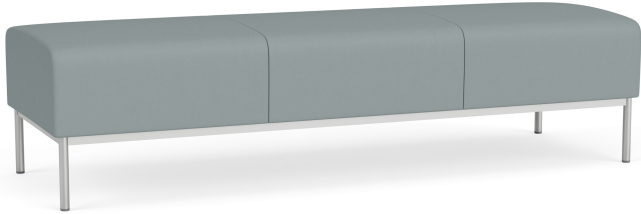

Darsey 3 Seat Bench

Starting at \$1918 | Item Number DS3001

Residential Comfort - Commercial Grade

- Designed for lounge, reception, waiting room and educational environments
- Fully-upholstered seat
- Heavy-duty construction for commercial durability
- Fully welded steel base frame
- Matrex seat support system for long-life seating comfort
- Environmentally friendly soy-based foam & water-based adhesives
- Limited lifetime warranty on structure; 2+ years on upholstery
- Made proudly in the USA in a facility powered by 3,200 solar panels

Available Options

Chair Power with USB A & C

\$222

DIMENSIONS

Seat Width	72
Seat Height	18.5
Overall Dimensions WxDxH	72x24x18.5
Seat Thickness	8
Foot Height	9

MATERIALS

COM Yardage	4
Foot Glide Material	Nylon