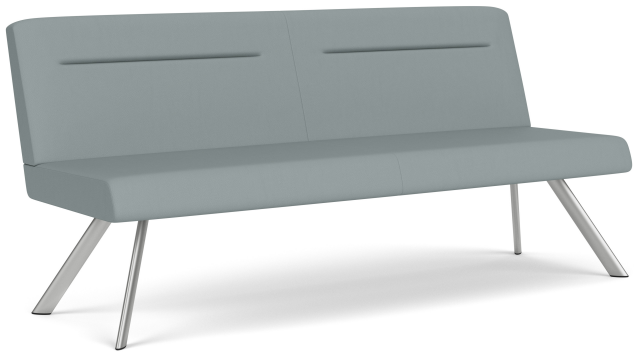

Willow Armless Sofa

Starting at \$2313 | Item Number WL1602

Sophisticated Contemporary Design

- Designed for lounge, reception, waiting room and educational applications
- Fully-upholstered seat and back
- Heavy-duty construction
- Oval profile steel legs with durable finish
- Matrex seat support system for long-life seating comfort
- Environmentally friendly soy-based foam & water-based adhesives
- Limited lifetime warranty on structure; 2+ years on upholstery
- Made proudly in the USA in a facility powered by 3,200 solar panels

Available Options

Chrome Finish

\$53

DIMENSIONS

Seat Width	72
Seat Height	18.5
Overall Dimensions WxDxH	72x27x34
Seat Thickness	5

MATERIALS

COM Yardage	6
Foot Glide Material	Nylon

GENERAL