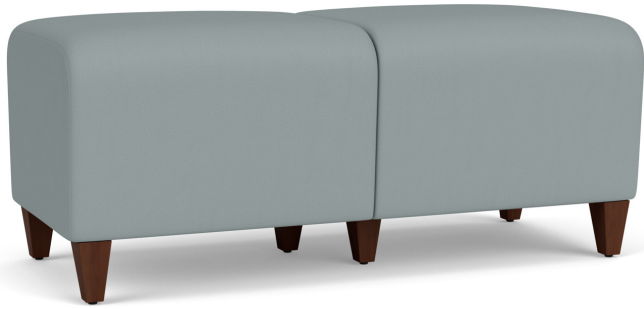

# Siena 2 Seat Bench

Starting at \$1526 | Item Number SN2001

## Graceful Contemporary Design

- Designed for lounge, reception, waiting room and educational applications
- Fully-upholstered seat
- Heavy-duty construction
- Practical 4" tall legs for easy cleaning beneath
- Matrex seat support system for long-life seating comfort
- Environmentally friendly soy-based foam & water-based adhesives
- Limited lifetime warranty on structure; 2+ years on upholstery
- Made proudly in the USA in a facility powered by 3,200 solar panels

### DIMENSIONS

Seat Width	21.5
Seat Height	17.5
Overall Dimensions WxDxH	43x20x18
Seat Thickness	5
Foot Height	4