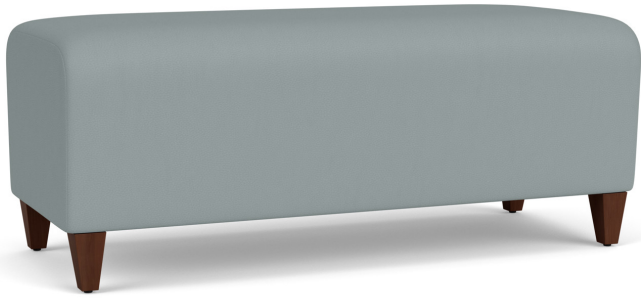

Siena Loveseat Bench

Starting at \$1318 | Item Number SN6001

DIMENSIONS

Seat Width	44.5
Seat Height	17.5
Overall Dimensions WxDxH	44.5x20x18
Seat Thickness	5
Foot Height	4

MATERIALS

COM Yardage	2.25
Foot Glide Material	Nylon

GENERAL

Weight Capacity lbs	600
Product Weight lbs	39
Assembly Required	No
GSA SIN Number	33721
Country of Origin	US
Harmonized Code	9401.61.6031
Warranty	Limited Lifetime

PACKAGING

Carton Quantity	1
Ships FedEx	Yes
Shipping Weight lbs	44
Shipping Volume cu ft	11

COMPLIANCE

CAL TB 117-2013	Yes
CARB Phase II	Yes
TSCA Title VI	Yes
California Prop65	Yes

Graceful Contemporary Design

- Designed for lounge, reception, waiting room and educational applications
- Fully-upholstered seat
- Heavy-duty construction
- Practical 4" tall legs for easy cleaning beneath
- Matrex seat support system for long-life seating comfort
- Environmentally friendly soy-based foam & water-based adhesives
- Limited lifetime warranty on structure; 2+ years on upholstery
- Made proudly in the USA in a facility powered by 3,200 solar panels