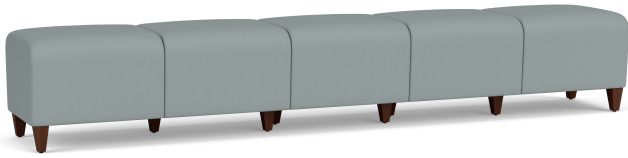

Siena 5 Seat Bench

Starting at \$3818 | Item Number SN5001

Graceful Contemporary Design

- Designed for lounge, reception, waiting room and educational applications
- Fully-upholstered seat
- Heavy-duty construction
- Practical 4" tall legs for for easy cleaning beneath
- Matrex seat support system for long-life seating comfort
- Environmentally friendly soy-based foam & water-based adhesives
- Limited lifetime warranty on structure; 2+ years on upholstery
- Made proudly in the USA in a facility powered by 3,200 solar panels

Available Options

Chair Power with USB A & C

\$222

DIMENSIONS

Seat Width	21.5
Seat Height	17.5
Overall Dimensions WxDxH	107.5x20x18
Seat Thickness	5
Foot Height	4

MATERIALS

COM Yardage	7.25
Foot Glide Material	Nylon