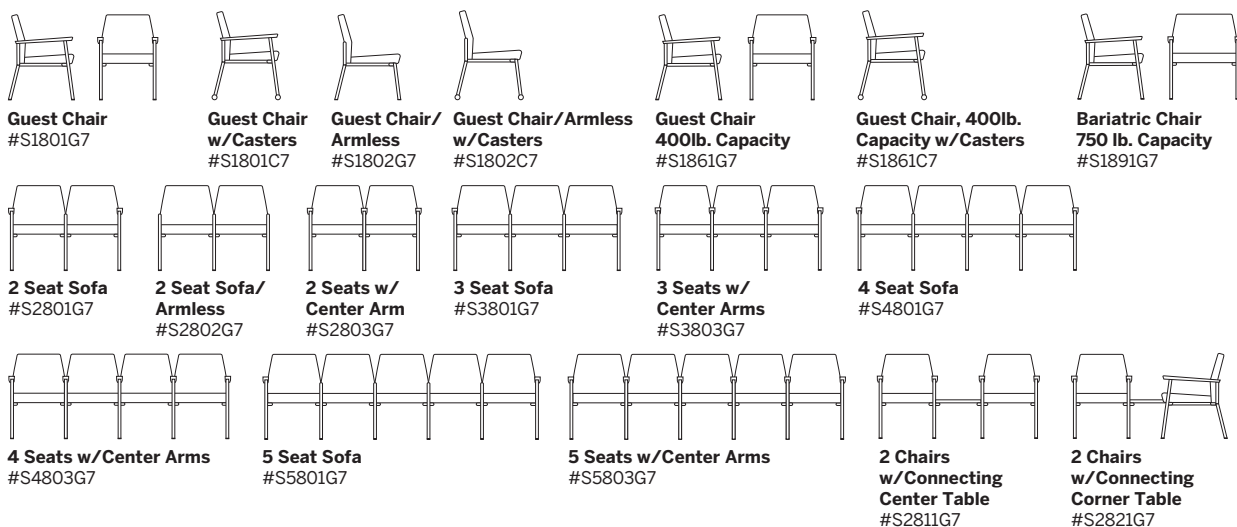

Mystic Guest/Reception

Leaders in Reception Seating

Mystic Guest/Reception Product Selection Guide

Tapered Back

Tapered Split Back

Benches and Tables

Caster

Silver Wallsaver Design

Black Wallsaver Design

Stacking Feature (Armless Chair only)

Mystic Guest/Reception is available in all Lesro fabric, healthcare vinyl, PVC-free polyurethane, Crypton, SOM and COM options, as well as Lesro wood finish selections: Natural, Medium, Cherry, Mahogany, Walnut and Black and metal finish selections: Silver, Black and Bronze.

Mystic tables feature high pressure laminate tops. Please visit www.lesro.com for additional information.

Lesro Industries, Inc. | Bloomfield, CT 06002
800.275.7545 | www.lesro.com

Our Guarantee

All Lesro products offer a limited lifetime warranty and a 2 year fabric warranty.