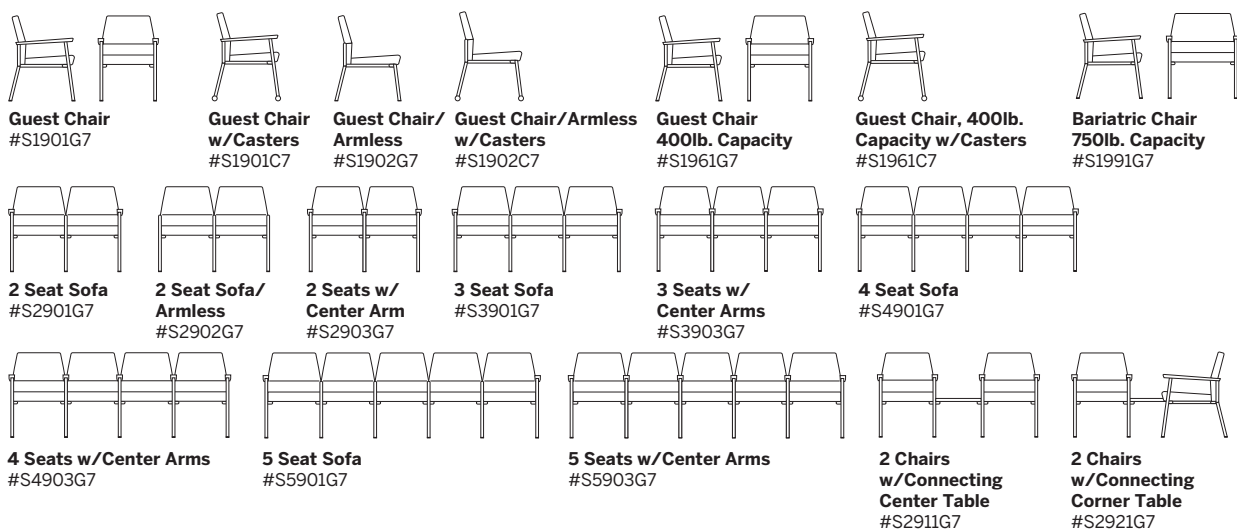

Mystic Guest/Reception

Leaders in Reception Seating

Mystic Guest/Reception Product Selection Guide

Tapered Back

Tapered Split Back

Benches and Tables

Caster

Silver Wallsaver Design

Black Wallsaver Design

Stacking Feature (Armless Chair only)

Mystic Guest/Reception is available in all Lesro fabric, healthcare vinyl, PVC-free polyurethane, Crypton, SOM and COM options, as well as Lesro wood finish selections: Natural, Medium, Cherry, Mahogany, Walnut and Black and metal finish selections: Silver, Black and Bronze.

Mystic tables feature high pressure laminate tops. Please visit www.lesro.com for additional information.

Lesro Industries, Inc. | Bloomfield, CT 06002
800.275.7545 | www.lesro.com

Our Guarantee

All Lesro products offer a limited lifetime warranty and a 2 year fabric warranty.