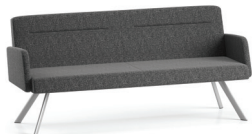

Willow

 **Lesro**
Seating the Way You Want It

Willow

Guest
400lb capacity

Bariatric
600lb capacity

Guest Swivel Back

Armless Swivel Guest

Willow Product Selection

Guest Chair
WL1101

Armless Guest Chair
WL1102

Bariatric Chair
WL1401

Swivel Guest Chair
WL1181

Armless Swivel Guest Chair
WL1182

Armless Bariatric Guest Chair
WL1402

Loveseat
WL1501

Armless Loveseat
WL1502

Sofa
WL1601

Armless Sofa
WL1602

2 Seat Bench
WL2001

3 Seat Bench
WL3001

End Table
WL0520
Laminate Top

End Table
WL0521
Solid Surface Top

Conversational Table
WL0536

Personal Table
WL0080