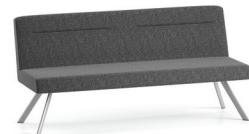

Willow

 **Lesro**
Seating the Way You Want It

Willow

Guest
400lb capacity

Bariatric
600lb capacity

Guest Swivel Back

Armless Swivel Guest

Willow Product Selection

Guest Chair
WL1101

Armless Guest Chair
WL1102

Bariatric Chair
WL1401

Swivel Guest Chair
WL1181

Armless Swivel Guest Chair
WL1182

Armless Bariatric Guest Chair
WL1402

Loveseat
WL1501

Armless Loveseat
WL1502

Sofa
WL1601

Armless Sofa
WL1602

2 Seat Bench
WL2001

3 Seat Bench
WL3001

End Table
WL0520
Laminate Top

End Table
WL0521
Solid Surface Top

Conversational Table
WL0536

Personal Table
WL0080