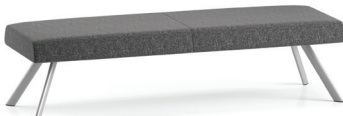

Willow

 **Lesro**
Seating the Way You Want It

Willow

Guest
400lb capacity

Bariatric
600lb capacity

Guest Swivel Back

Armless Swivel Guest

Willow Product Selection

Guest Chair
WL1101

Armless Guest Chair
WL1102

Bariatric Chair
WL1401

Swivel Guest Chair
WL1181

Armless Swivel Guest Chair
WL1182

Armless Bariatric Guest Chair
WL1402

Loveseat
WL1501

Armless Loveseat
WL1502

Sofa
WL1601

Armless Sofa
WL1602

2 Seat Bench
WL2001

3 Seat Bench
WL3001

End Table
WL0520
Laminate Top

End Table
WL0521
Solid Surface Top

Conversational Table
WL0536

Personal Table
WL0080

[Learn More](#)

High Pressure
Laminate Tables

Solid Surface
Tabletop Option

Chrome Plated
Leg Option

Powder Coat
Leg Option

Stitching Detail

Auto-Return
Swivel Option

Seating the Way You Want It